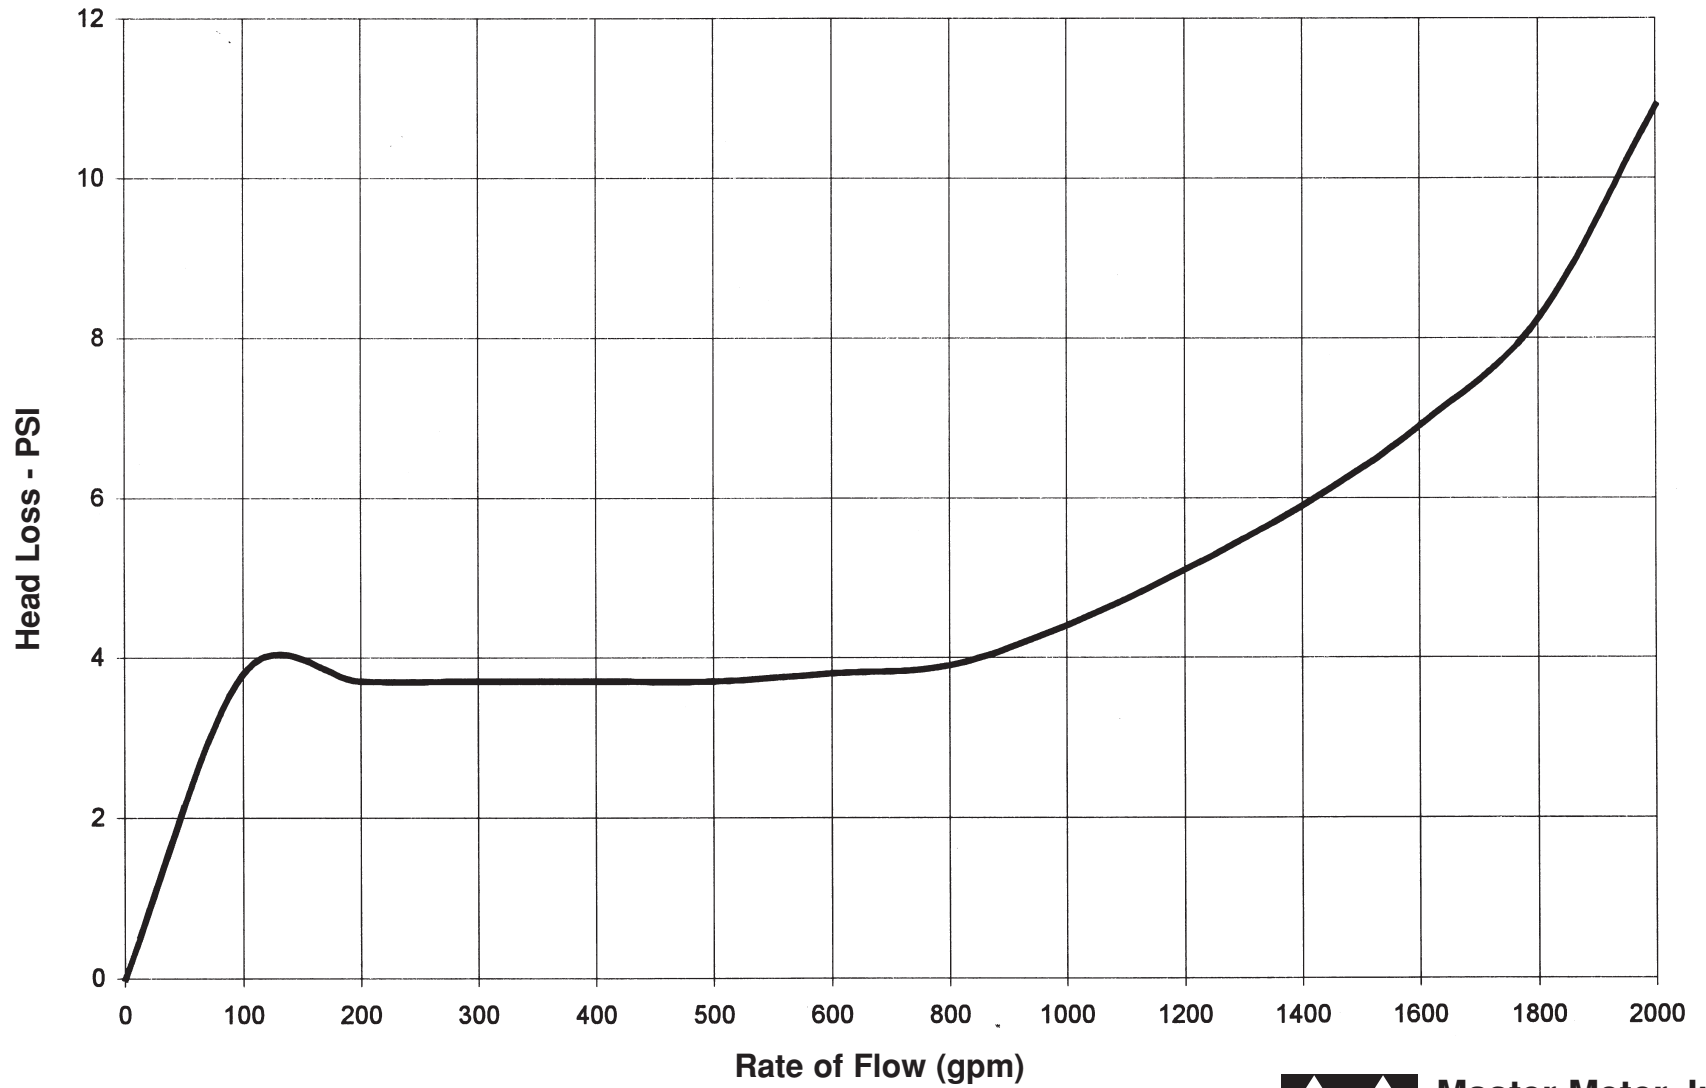

Head Loss: 6" Fire Service Compound Meter Performance Curves

Master Meter, Inc.

100 E. 15th Street, Suite 350

Fort Worth, TX 76102

800-765-6518

Web: www.mastermeterinc.com