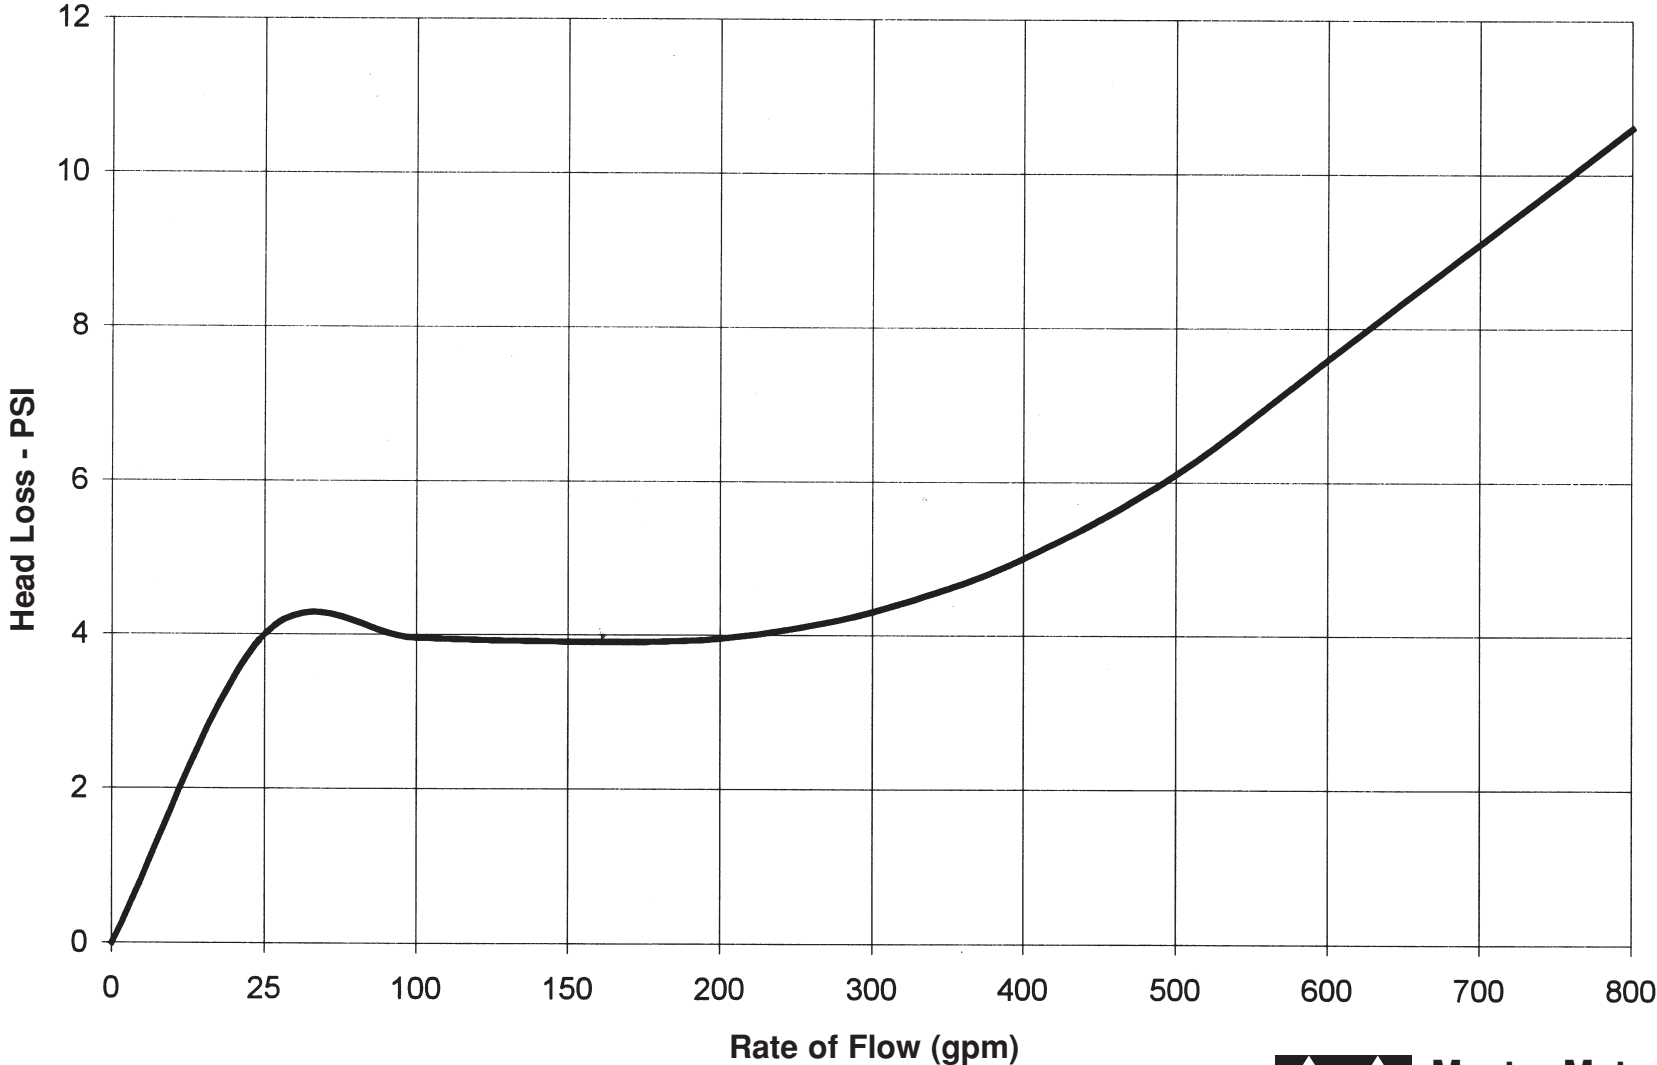

Head Loss: 4" Fire Service Compound Meter Performance Curves

Master Meter, Inc.

100 E. 15th Street, Suite 350

Fort Worth, TX 76102

800-765-6518

**MASTER
METER**

Web: www.mastermeterinc.com