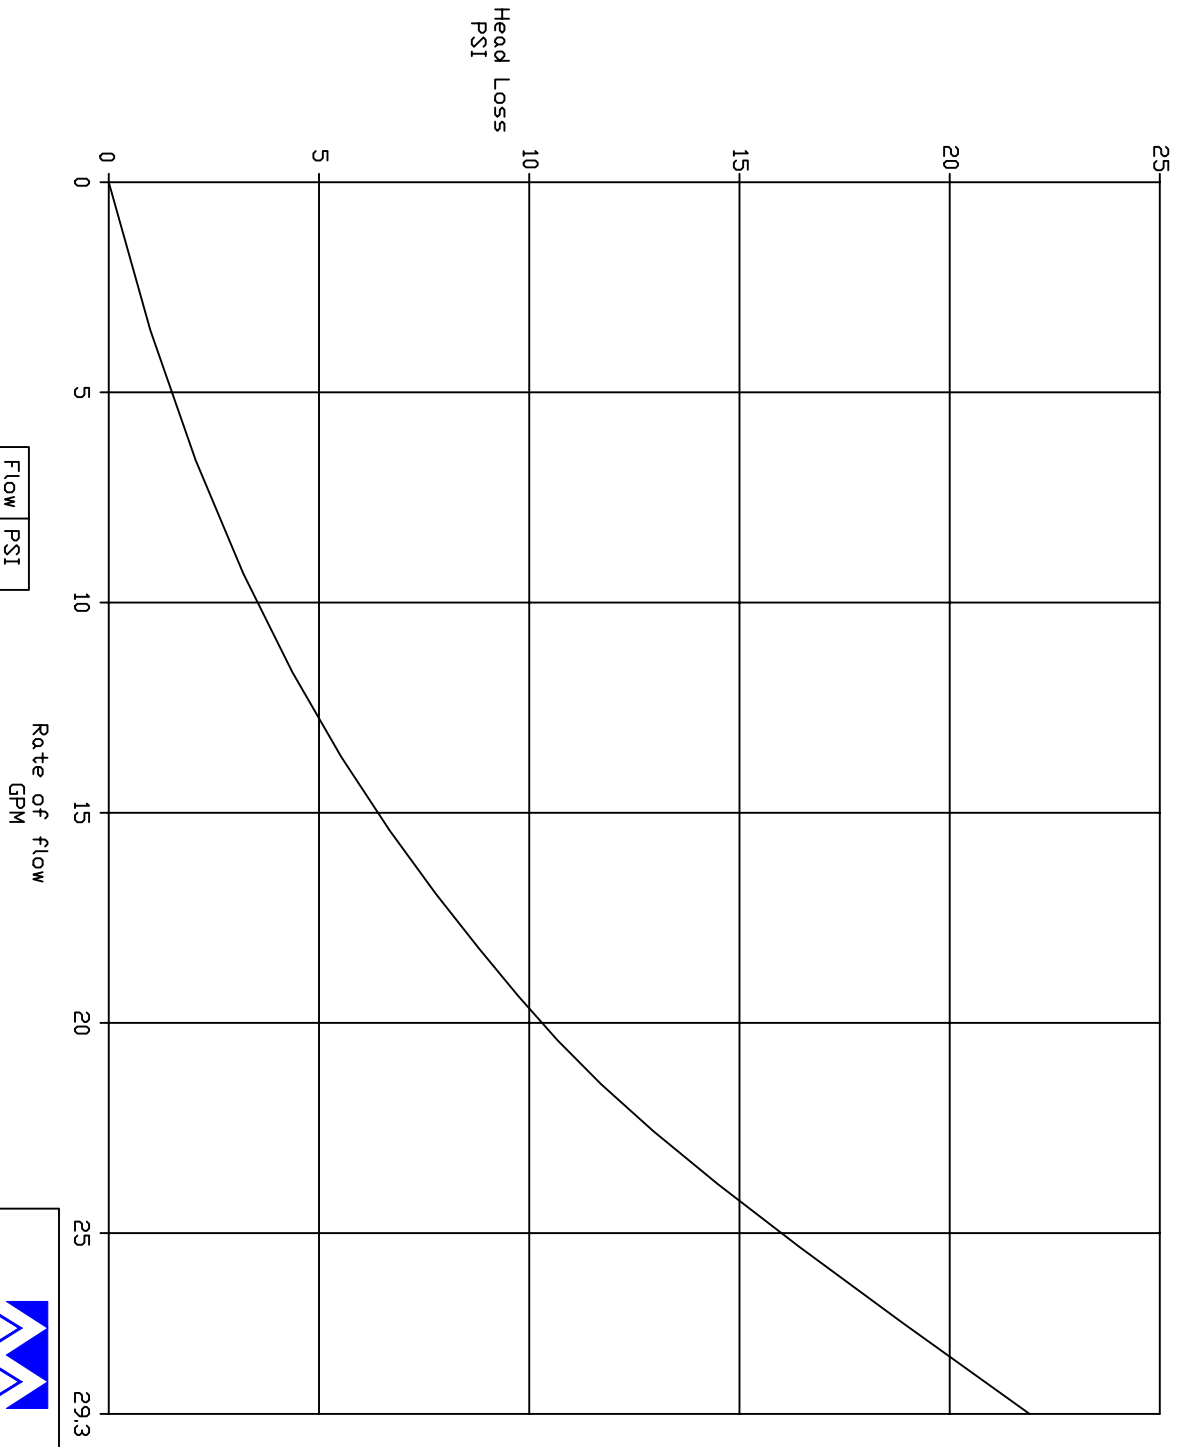

HEAD LOSS

5/8"x3/4" Multi-Jet Water Meter.

Flow Gpm	PSI
10	2.5
20	9.9
22.9	12.9
29.3	21.9

**MASTER
METER**

1001 McKesson Drive
 Longview, Texas 75604
 1-800-765-6518
 903-297-0635
 Fax: 903-297-5963