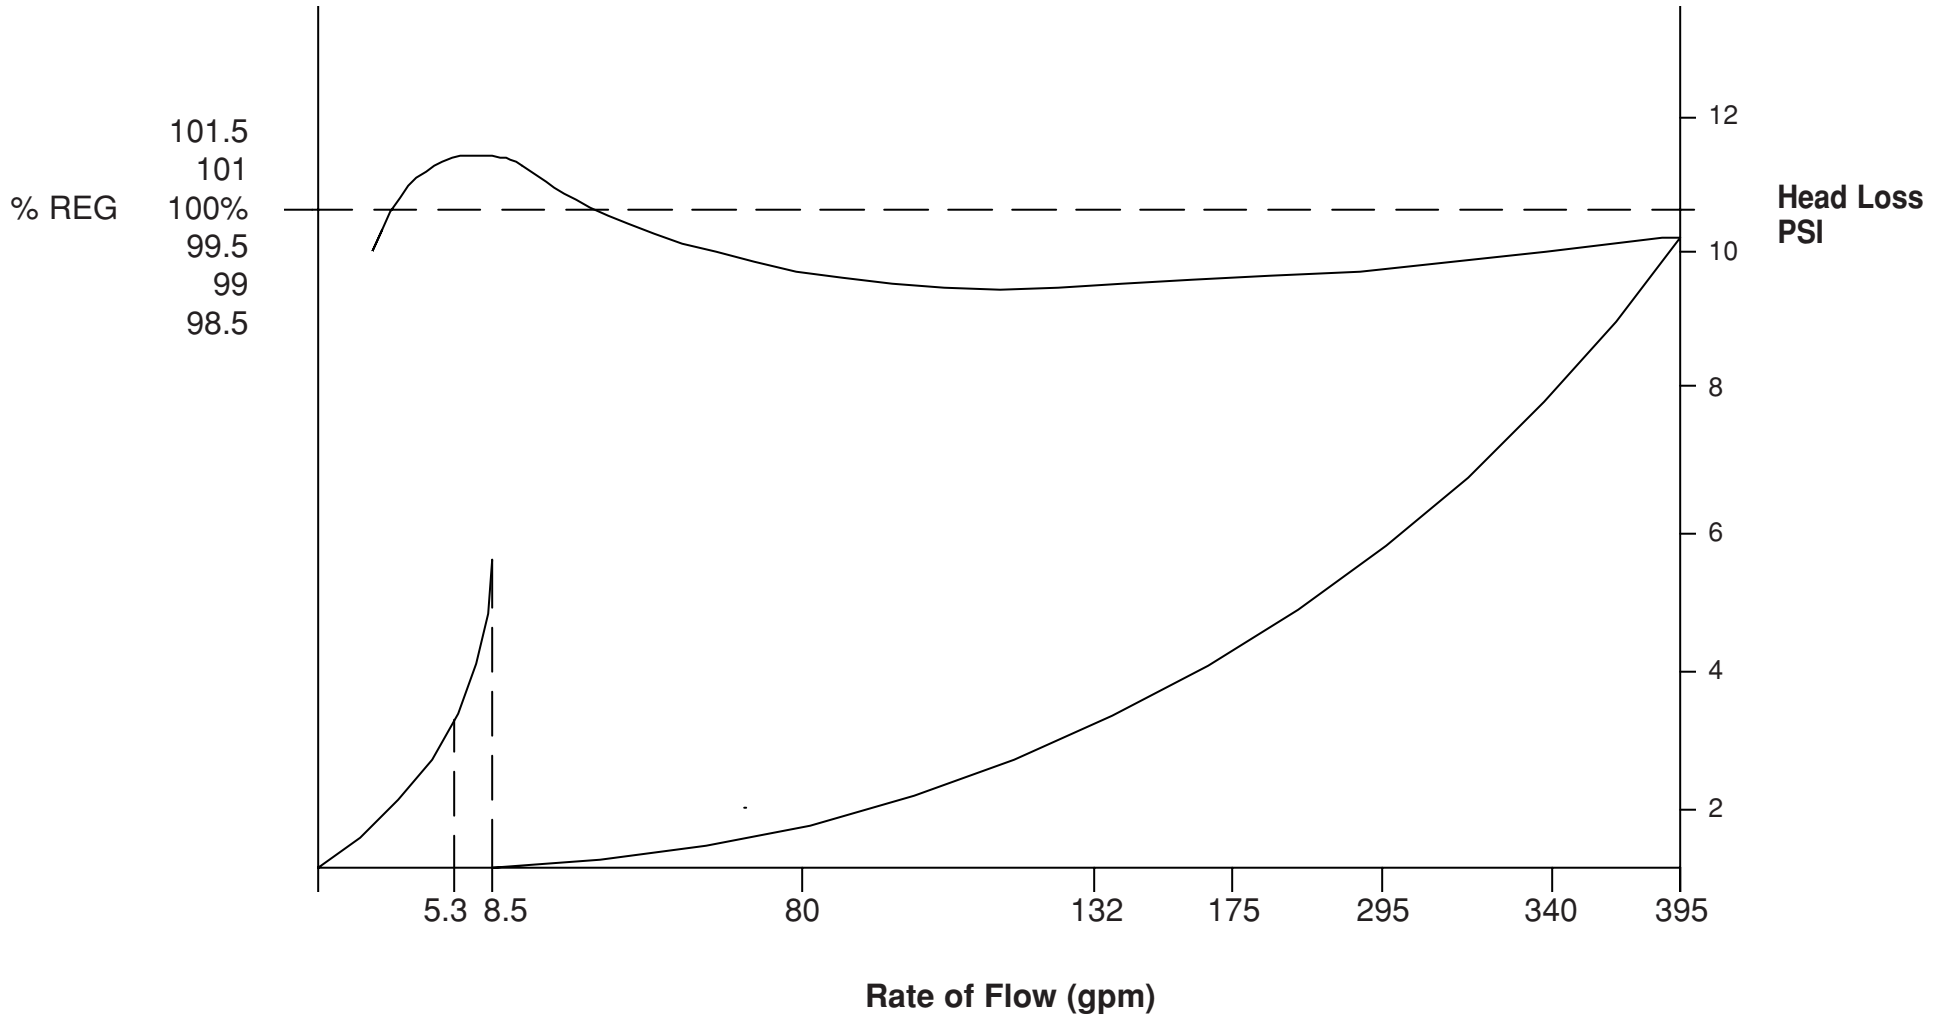

3" DBC Compound Meter Performance Curves

Master Meter, Inc.
100 E. 15th Street, Suite 350
Fort Worth, TX 76102
800-765-6518

**MASTER
METER**

Web: www.mastermeterinc.com