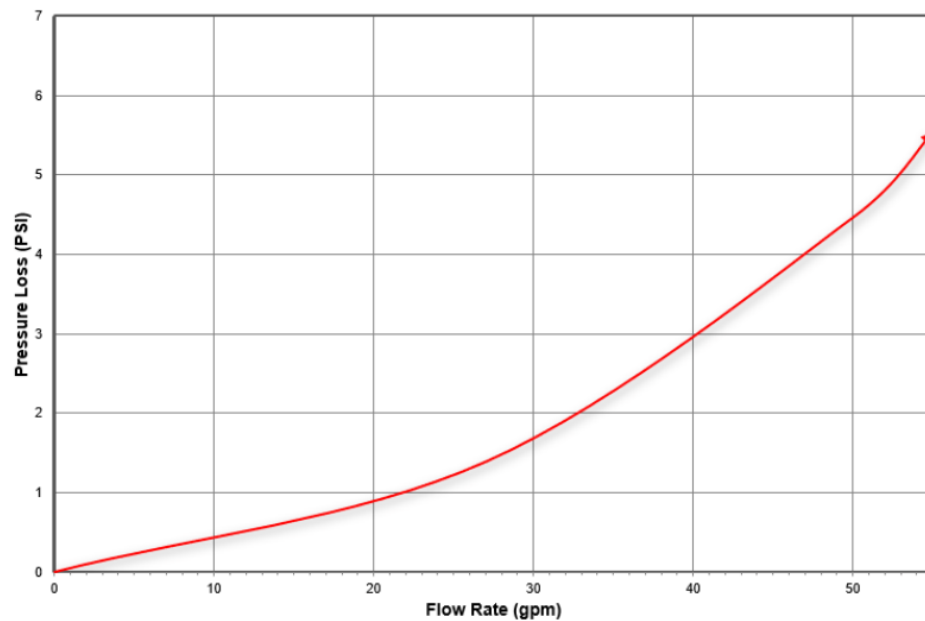

Sonata Residential Ultrasonic Engineering Data

5/8"X3/4" — 1" HEAD LOSS CHART

REV. #M070921F

Sonata Residential Ultrasonic Head Loss Chart

5/8"x3/4" and 3/4" SONATA
Pressure Loss Performance Chart

1" SONATA
Pressure Loss Performance Chart

**5/8"x1/2" Sonata availability, including Pressure Loss Performance Chart, in Q1 2020*