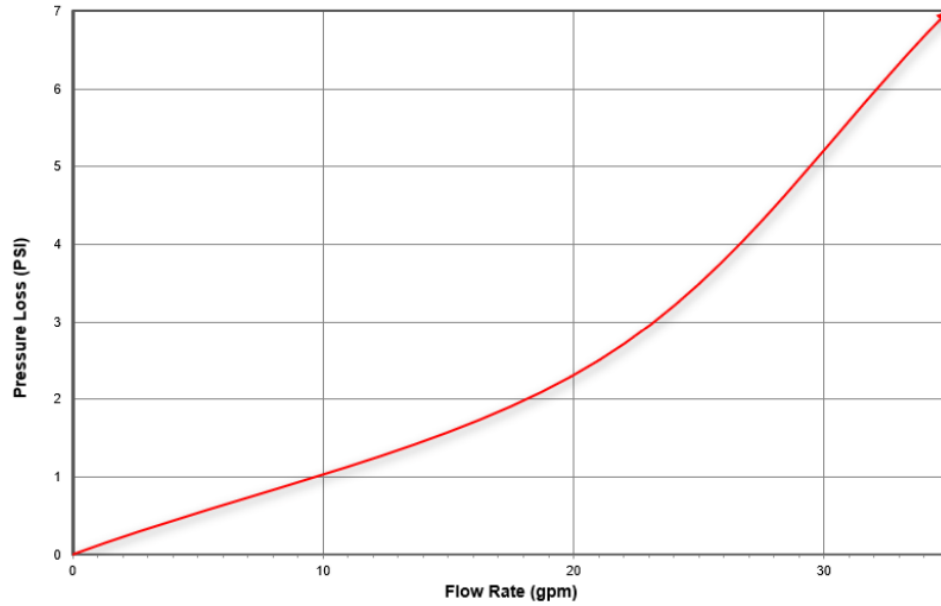

Sonata Residential Ultrasonic Engineering Data

5/8"X3/4" — 1" HEAD LOSS CHART

REV. #M070921F

Sonata Residential Ultrasonic Head Loss Chart

5/8"x3/4" and 3/4" SONATA
Pressure Loss Performance Chart

1" SONATA
Pressure Loss Performance Chart

**5/8"x1/2" Sonata availability, including Pressure Loss Performance Chart, in Q1 2020*